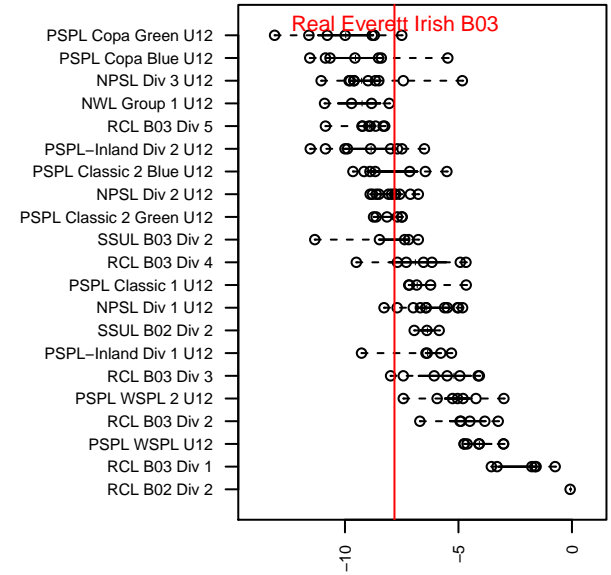

Real Everett Irish B03

Everett, WA
B03 total strength=468
attack=0.52 defense=0.19
fall league = NPSL Div 2 U12

alt names used:
Real Everett
Irish Everett Real

Venues played:
2015 Starfire Spring Classic BU12
2015 NPSL Division 2 U12

**attack and defense variance (black dot)
relative to other teams
and top 10 in region**

**attack and defense rating
relative to others at age
and all opponents in last 13 months**

Performance relative to 13 month average